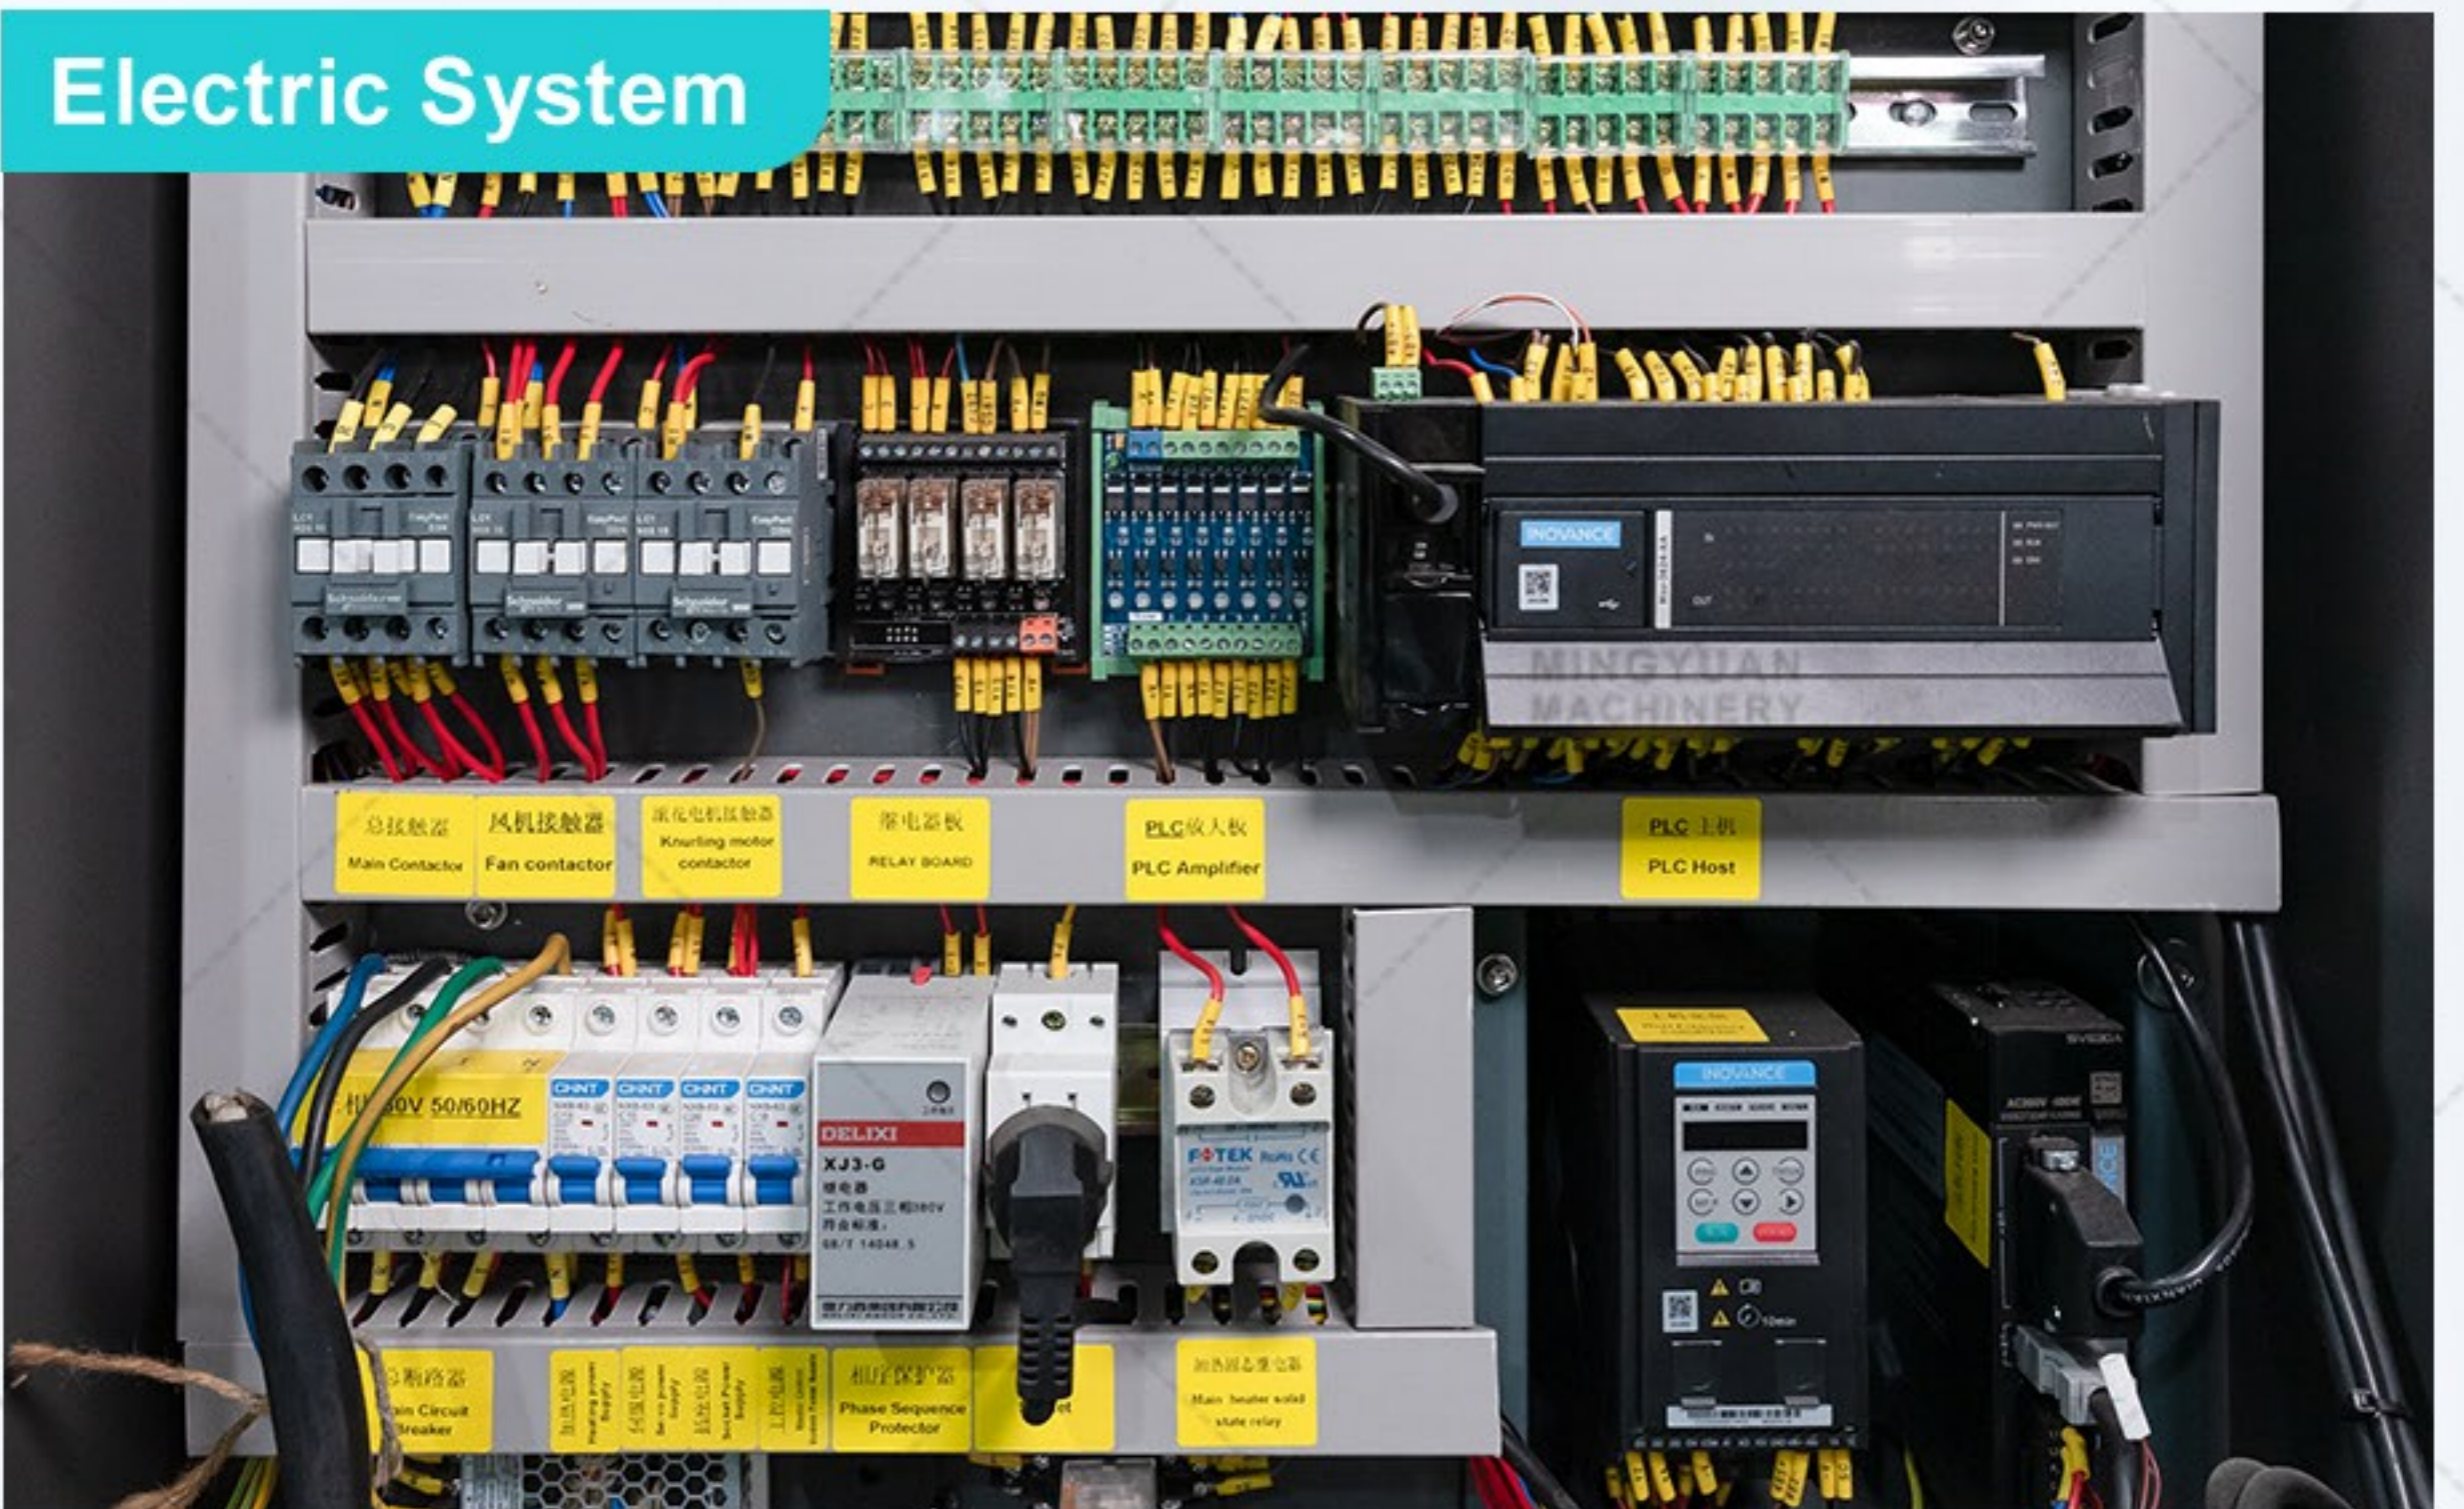

Electric System

High-quality brand electrical systems, such as the famous French brand "Schneider", have better quality and longer service life.