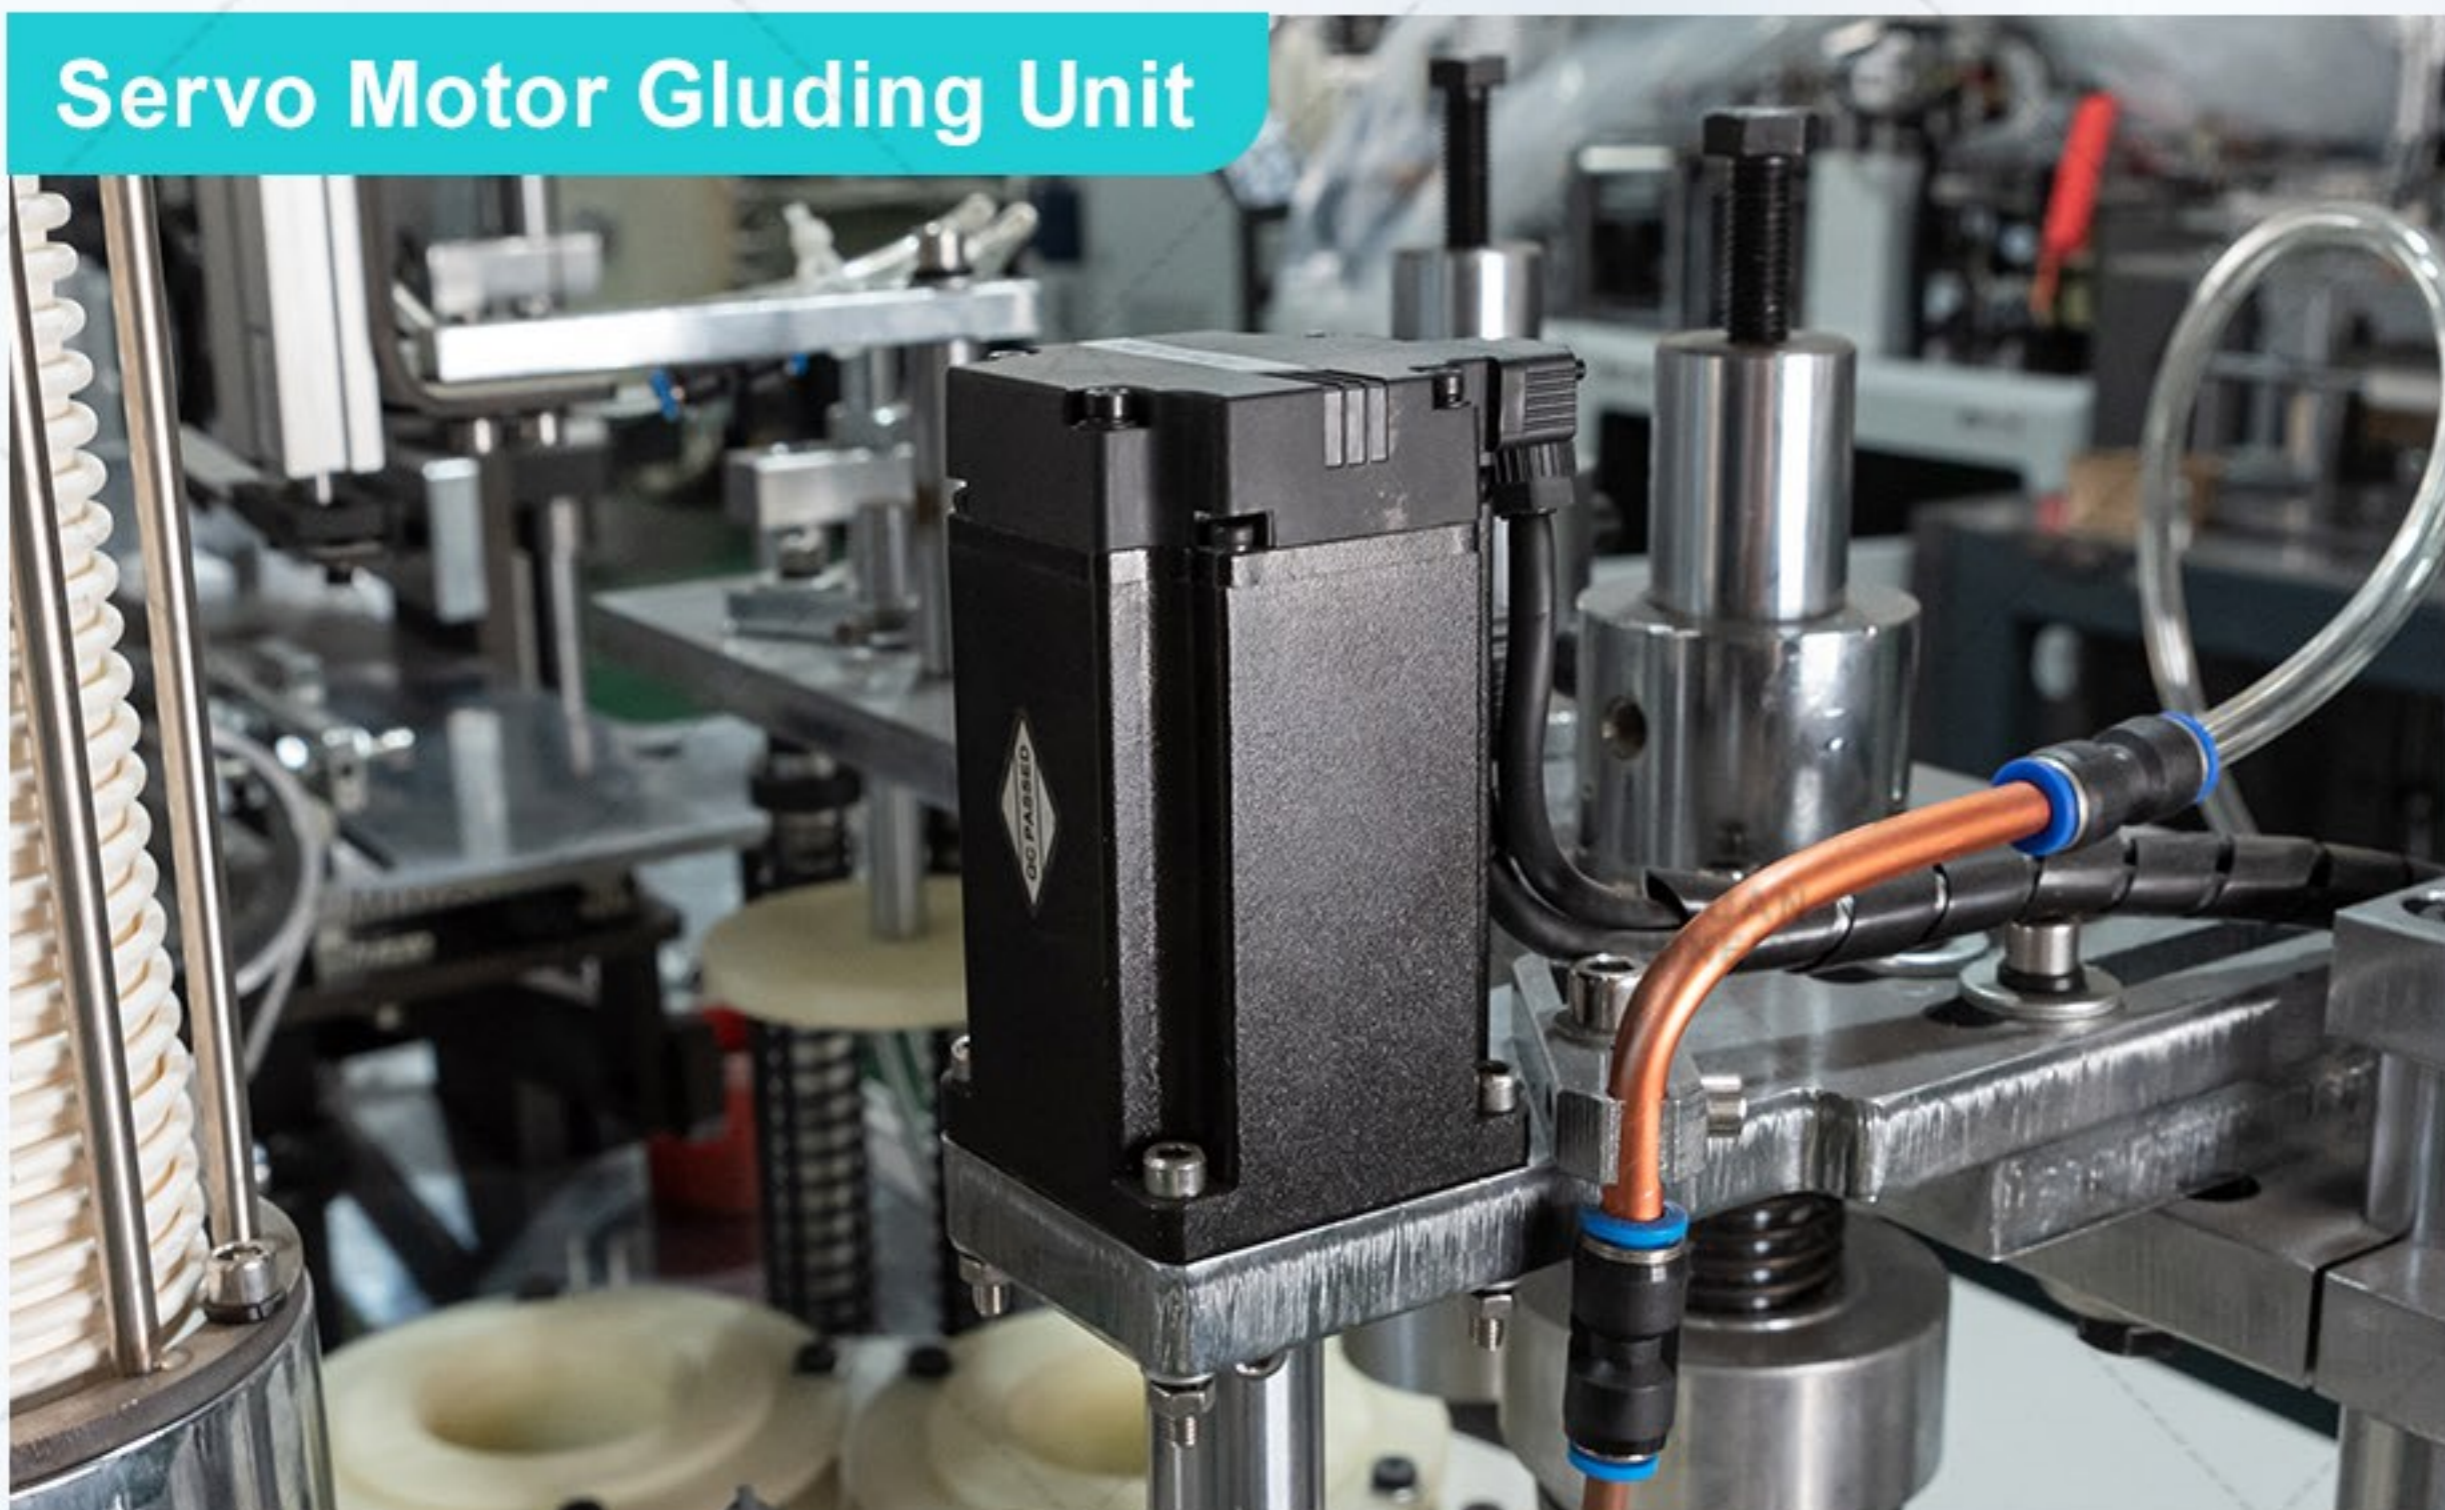

Sensors

Failure detecting Sensor and it stops working automatically if the machine has any problem, it can greatly improve operation safety.

Glue Container

Water based glue is stored in this container

Servo Motor Gluing Unit

Spray the glue to the sleeve for sticking the single wall cups. it is controlled by servo motor , more accurate and stable

Selling Points

Reverse Paper Suction Unit

It can suck down different paper materials like the normal and ripple corrugated paper fan easily