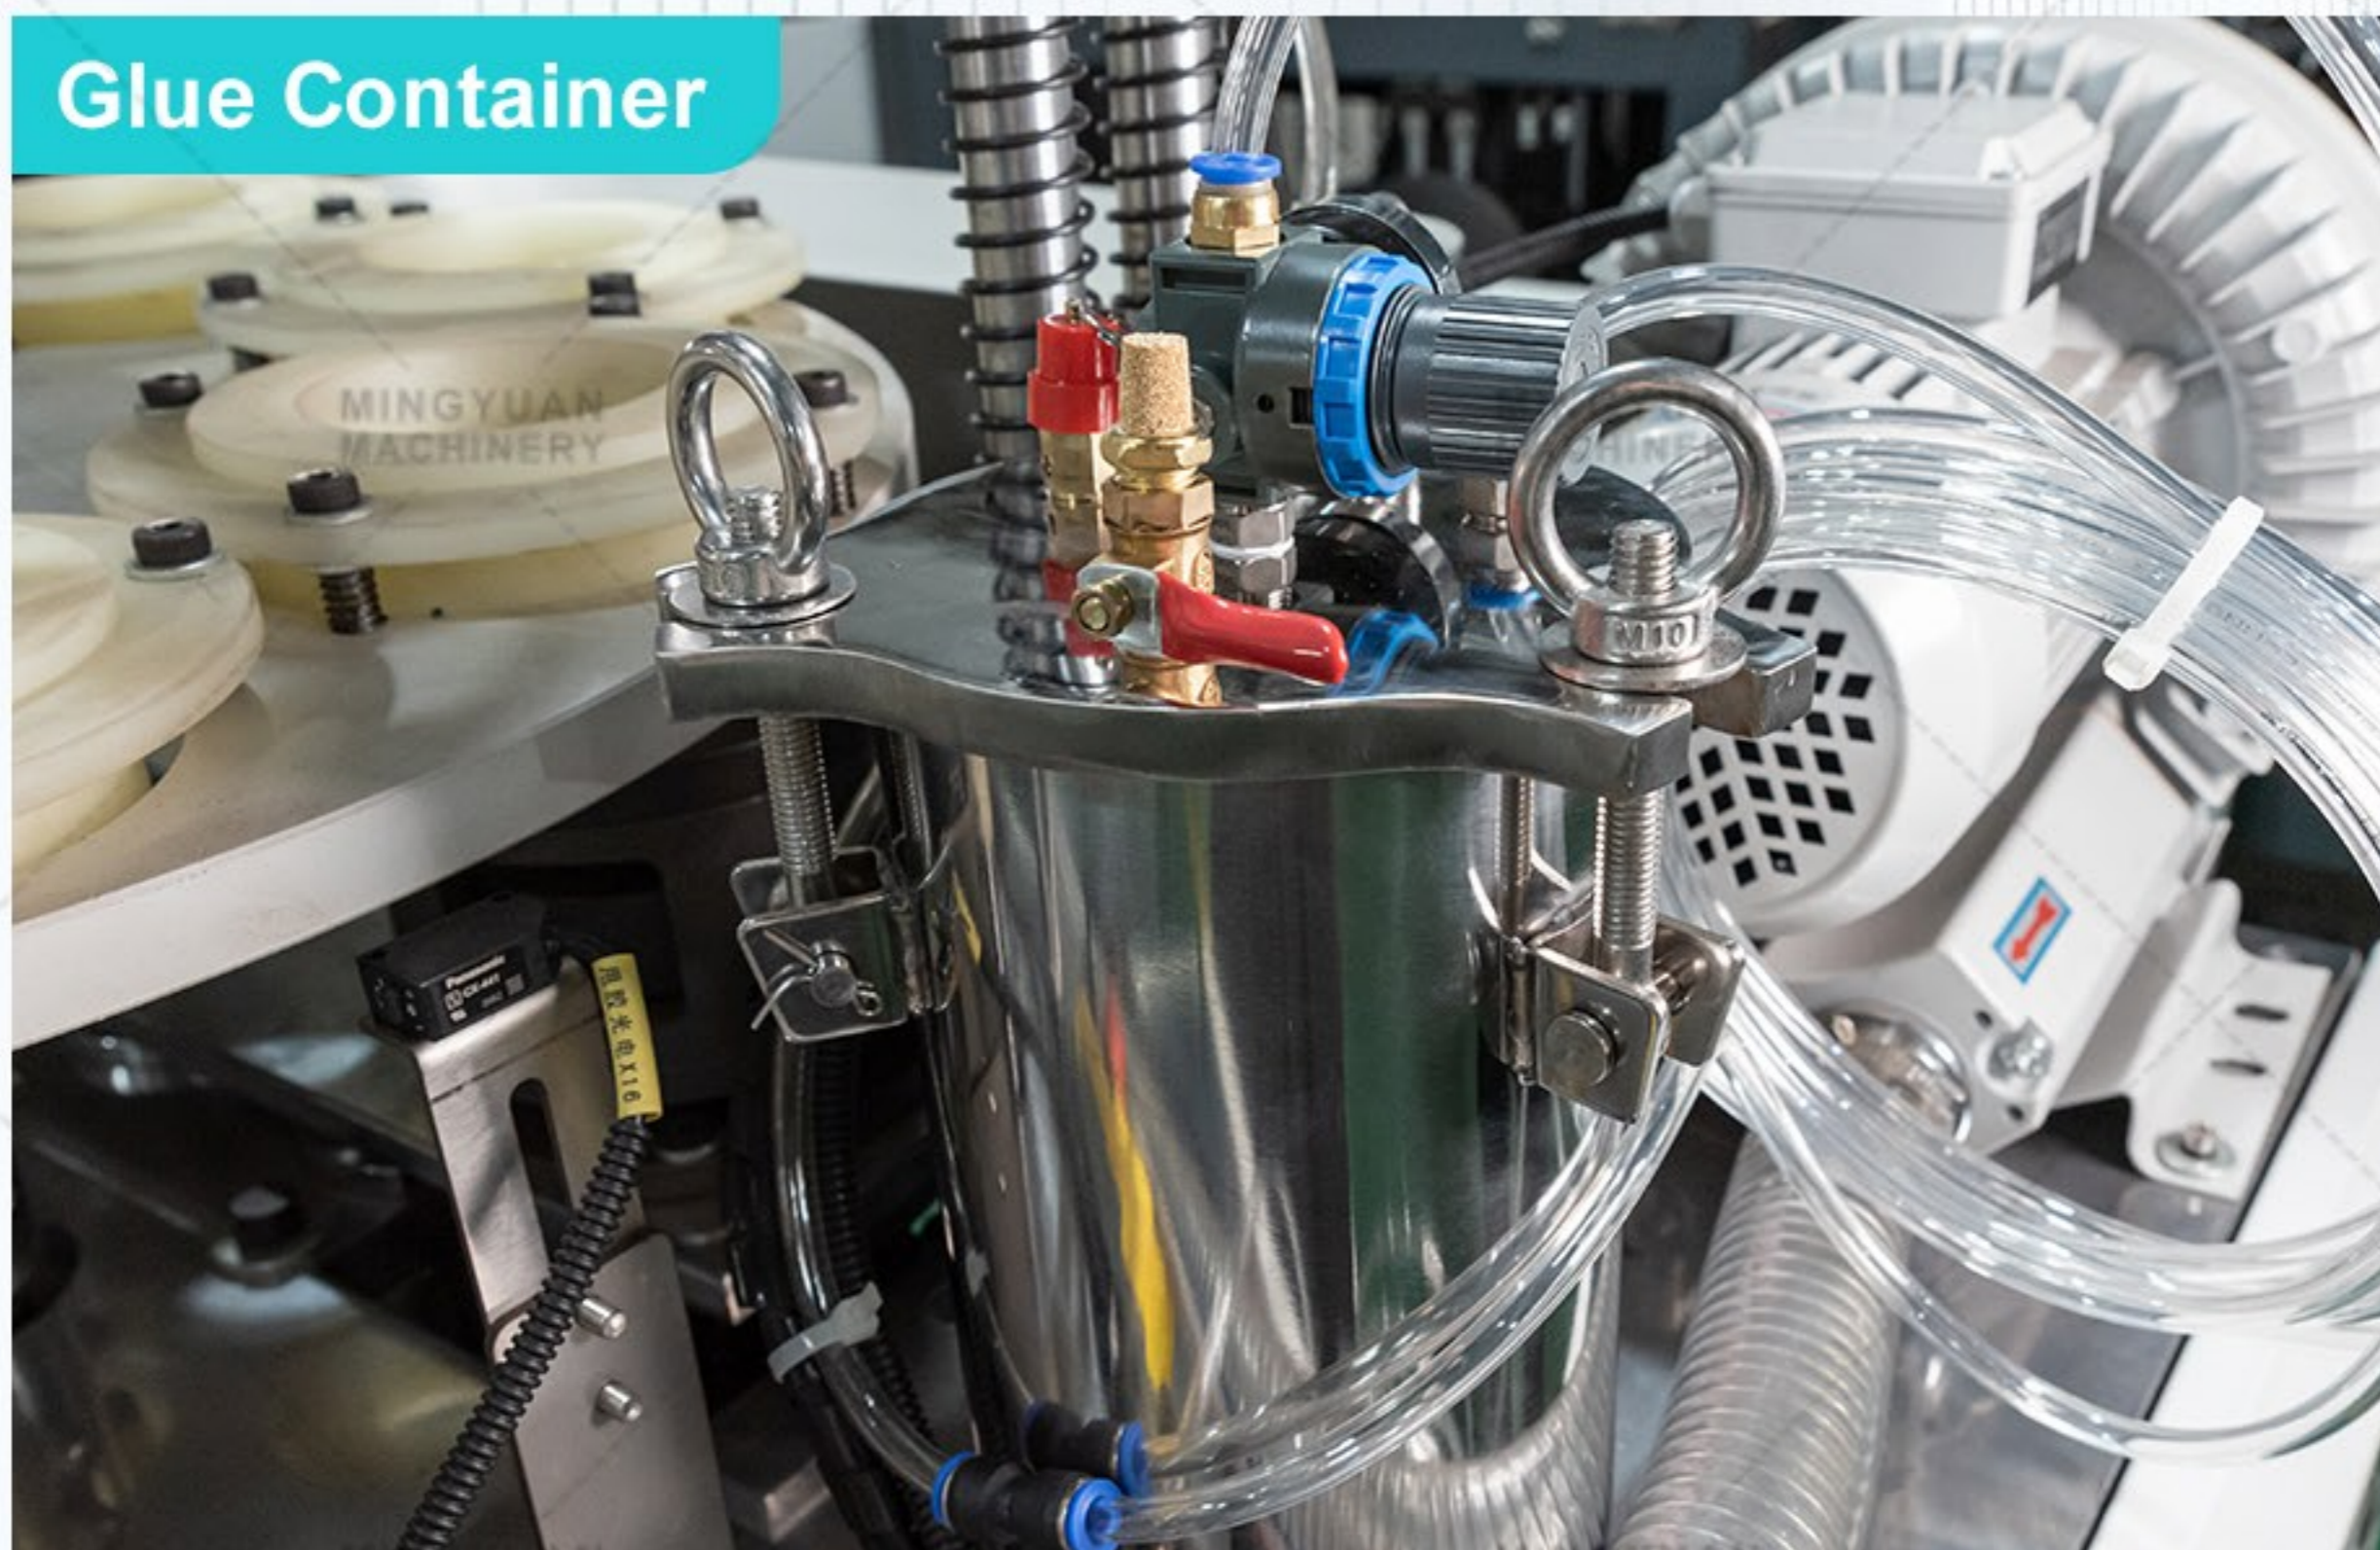

Sensors

Failure detecting Sensor and it stops working automatically if the machine has any problem, it can greatly improve operation safety.

Glue Container

Water based glue is stored in this container

Servo Motor Gluing Unit

Spray the glue to the sleeve for sticking the single wall cups. it is controlled by servo motor , more accurate and stable

Selling Points

Reverse Paper Suction Unit

It can suck down different paper materials like the normal and ripple corrugated paper fan easily