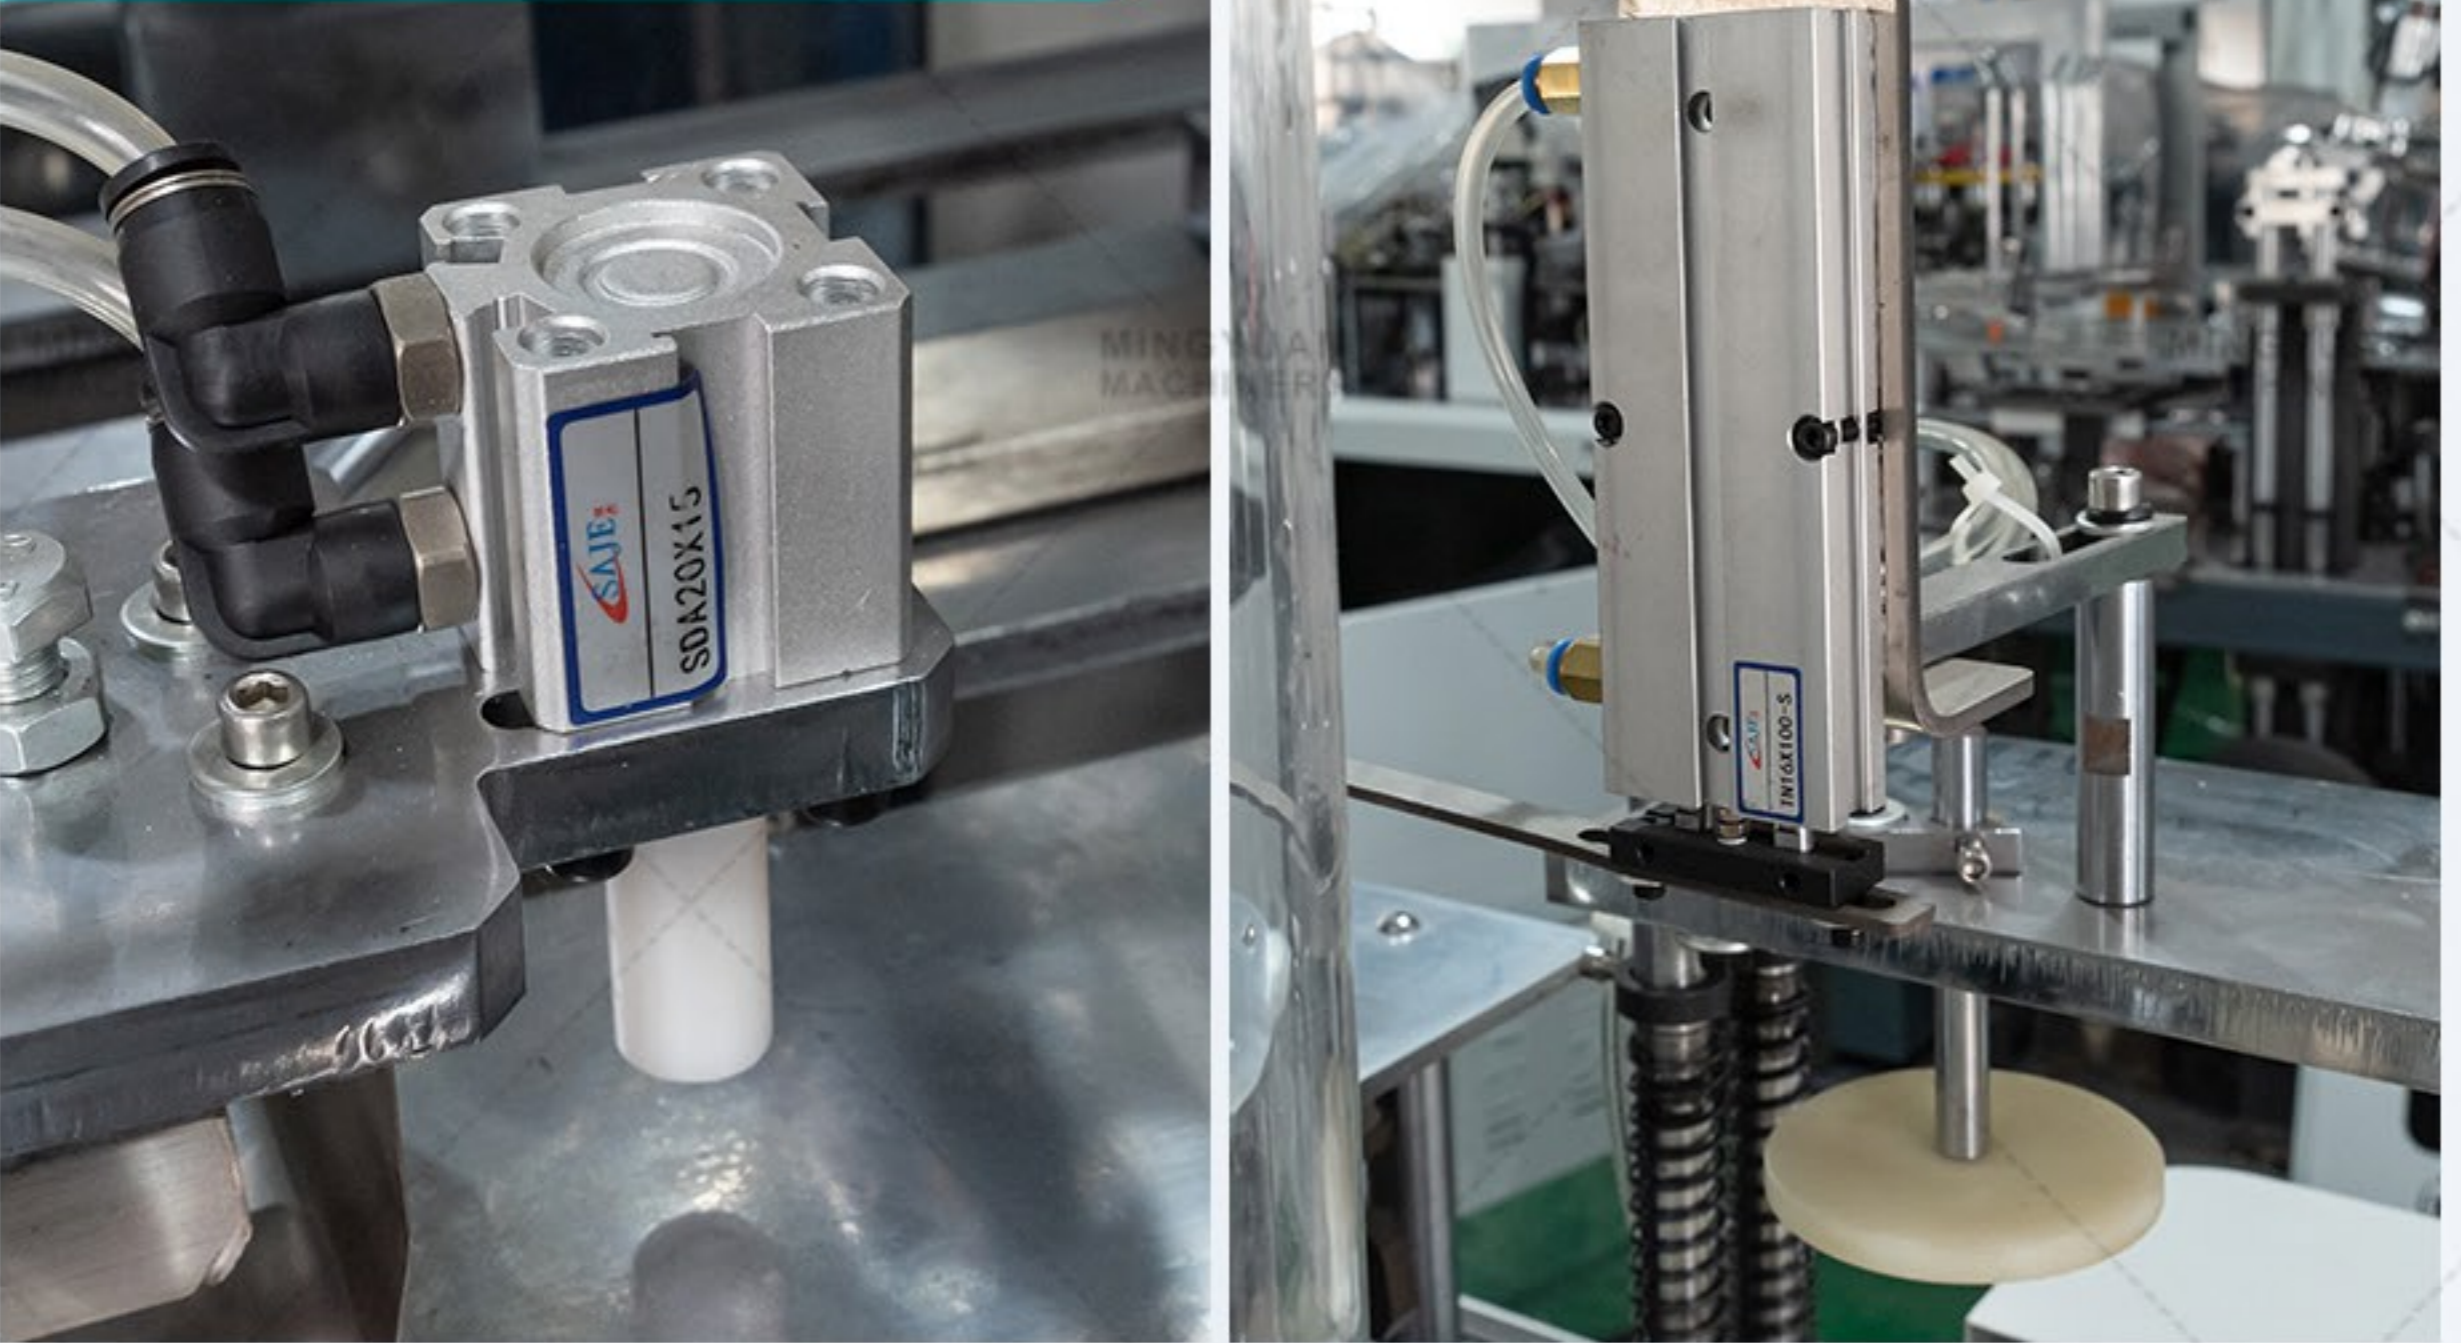

Pneumatic Components

1. Single wall cup discharge air cylinder
2. Silicone oil lubrication air cylinder