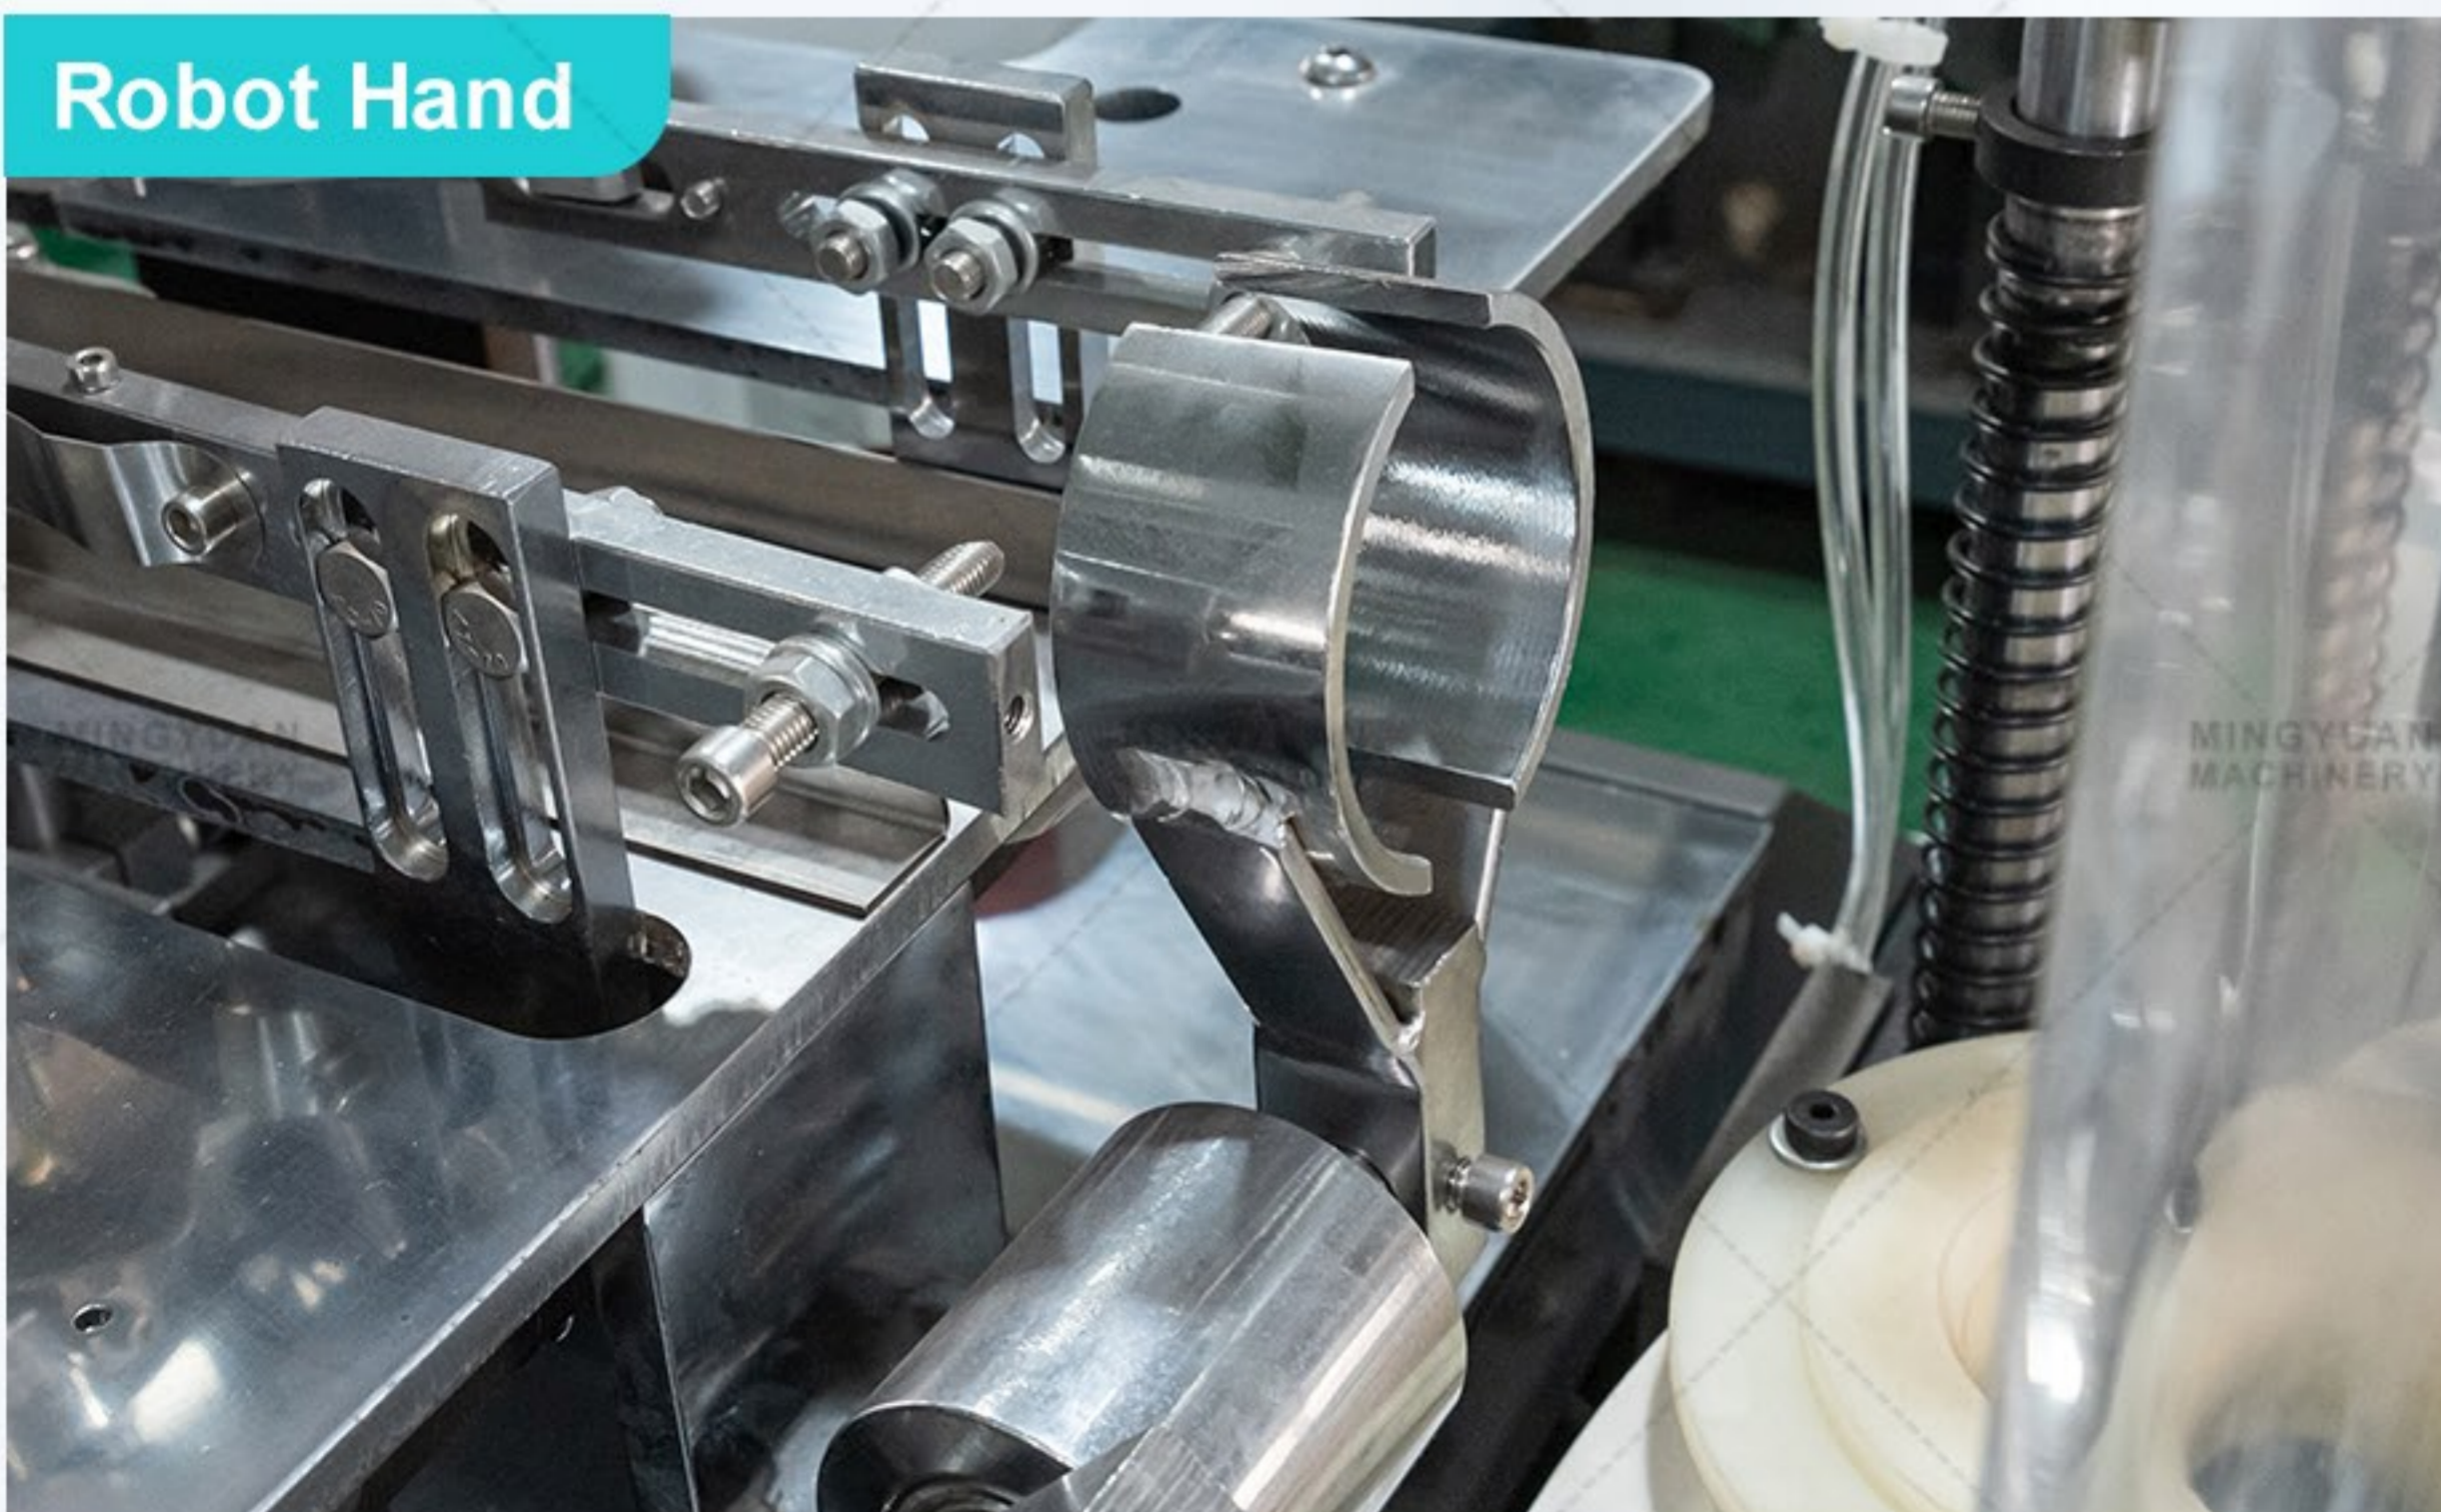

Robot Hand

It can put the sleeve into the mould more accurately and less cup sleeve turn over issues

Ruian Mingyuan Machinery Co., Ltd